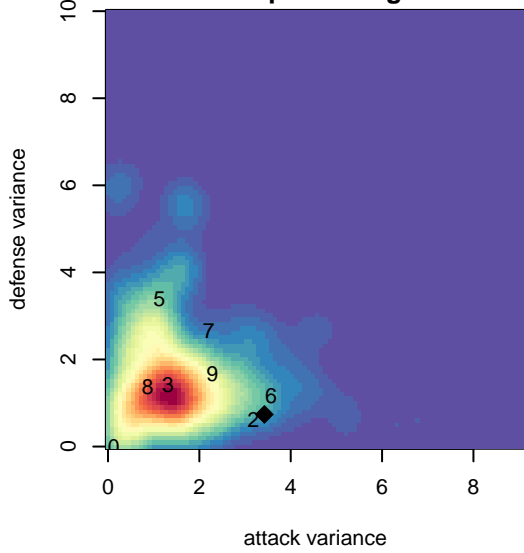

Boise Nationals Arsenal B99

Boise Nationals
 Boise, ID
 B99 total strength=1677
 attack=26.92 defense=16.24
 spr league = Spr Idaho D3 U15/16 Bracket A U
 notes= Marshall 2014

alt names used:
 BNSC Arsenal (ID) (SC)
 Boise Nationals Arsenal
 BNSC ARSENAL (ID)
 Boise National Arsenal 99

Boise Nationals Arsenal B99
 Dots are actual minus expected GF (blue circles) and GA (red triangles).
 Blue line is smoothed change in attack strength. Red is smoothed change in defense strength.

**attack and defense variance (black dot)
relative to other teams
and top 10 in region**