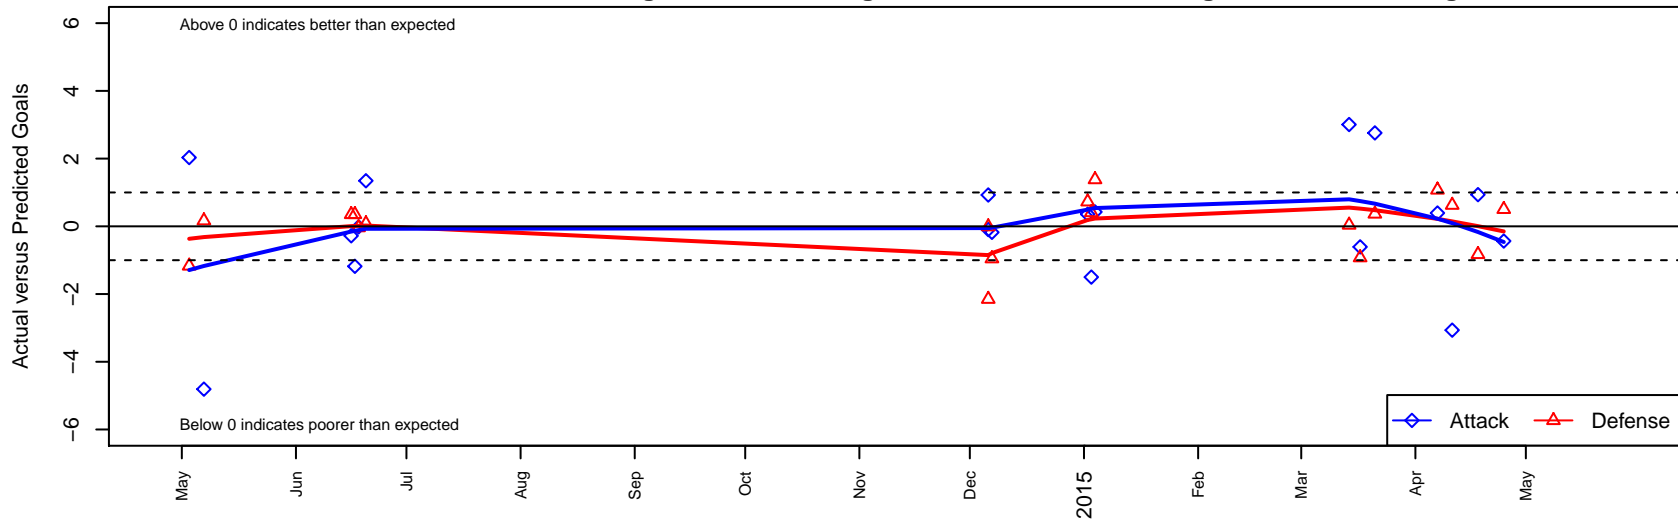

Boise Nationals Arsenal B99

Boise Nationals
 Boise, ID
 B99 total strength=1677
 attack=26.92 defense=16.24
 spr league = Spr Idaho D3 U15/16 Bracket A U
 notes= Marshall 2014

alt names used:
 BNSC Arsenal (ID) (SC)
 Boise Nationals Arsenal
 BNSC ARSENAL (ID)
 Boise National Arsenal 99

Boise Nationals Arsenal B99
 Dots are actual minus expected GF (blue circles) and GA (red triangles).
 Blue line is smoothed change in attack strength. Red is smoothed change in defense strength.

**attack and defense variance (black dot)
relative to other teams
and top 10 in region**

**attack and defense rating
relative to others at age
and all opponents in last 13 months**

**attack and defense rating
relative to others at age
and all opponents in last 13 months**

Performance relative to 13 month average

Performance relative to 13 month average

Distribution of opponents
 Red = Lose zone, Blue = Win zone, Green = Even
 Black line separates win/lose zones

lot. A=Neither has attack advantage, B=Opponent has both attack and defense advantage, C=Opponent has both attack and defense disadvantage, D=Both have