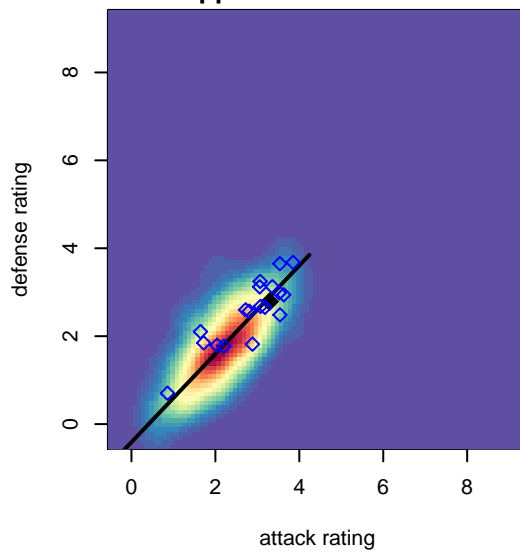

Venues played:
 2013 Spr Idaho D3 U15/16 Division 1 U16
 2013 Spr Idaho D3 U14 Division 1 U14
 2014 Far West Regionals U14
 2014 FWRL B99
 2014 PacNW Winter Classic FWRL U15
 2014 Spr Idaho D3 U15/16 Bracket A U16

Boise Nationals Arsenal B99
 Dots are actual minus expected GF (blue circles) and GA (red triangles).
 Blue line is smoothed change in attack strength. Red is smoothed change in defense strength.

**attack and defense variance (black dot)
relative to other teams
and top 10 in region**

**attack and defense rating
relative to others at age
and all opponents in last 13 months**

**attack and defense rating
relative to others at age
and all opponents in last 13 months**

Performance relative to 13 month average

Performance relative to 13 month average

Distribution of opponents
 Red = Lose zone, Blue = Win zone, Green = Even
 Black line separates win/lose zones

lot. A=Neither has attack advantage, B=Opponent has both attack and defense advantage, C=Opponent has both attack and defense disadvantage, D=Both have