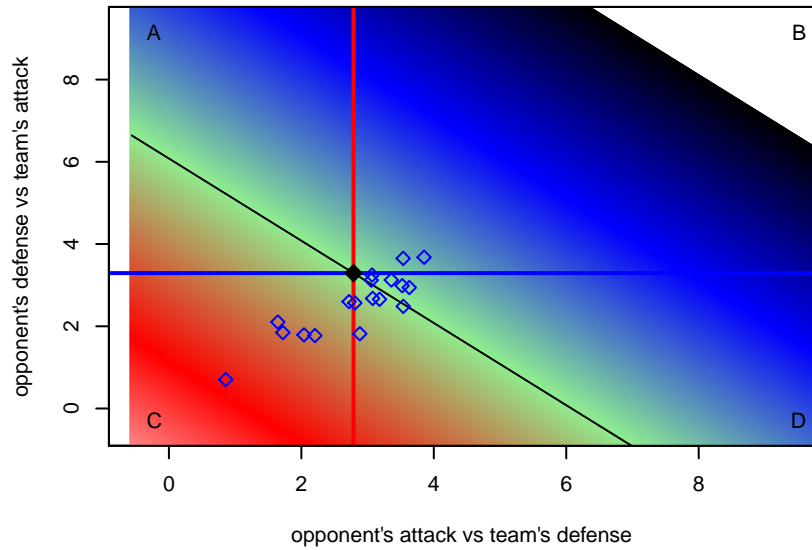

Boise Nationals Arsenal B99
 Dots are actual minus expected GF (blue circles) and GA (red triangles).
 Blue line is smoothed change in attack strength. Red is smoothed change in defense strength.

**attack and defense variance (black dot)
relative to other teams
and top 10 in region**

**attack and defense rating
relative to others at age
and all opponents in last 13 months**

**attack and defense rating
relative to others at age
and all opponents in last 13 months**

Performance relative to 13 month average

Performance relative to 13 month average

Distribution of opponents
 Red = Lose zone, Blue = Win zone, Green = Even
 Black line separates win/lose zones

lot. A=Neither has attack advantage, B=Opponent has both attack and defense advantage, C=Opponent has both attack and defense disadvantage, D=Both have